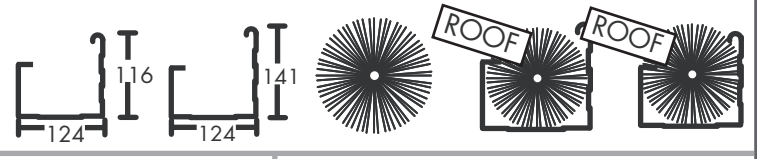

Square front & Mini-Line 110mm front

Product Code:	HHG110R-5
Description:	Square front & Mini-Line 110mm front
Pack Quantities:	4 x 500mm lengths
Barcode No:	93 2890500 5755
Most common state:	VIC NSW TAS WA

Quad 150 mm

Product Code:	HHG125Q-5
Description:	QUAD 150mm
Pack Quantities:	4 x 500mm lengths
Barcode No:	93 2890500 1153
Most common state:	QLD

Square front 125base

Product Code:	HHG125R-5
Description:	Square front 125 base
Pack Quantities:	4 x 500mm lengths
Barcode No:	93 2890500 4055
Most common state:	QLD